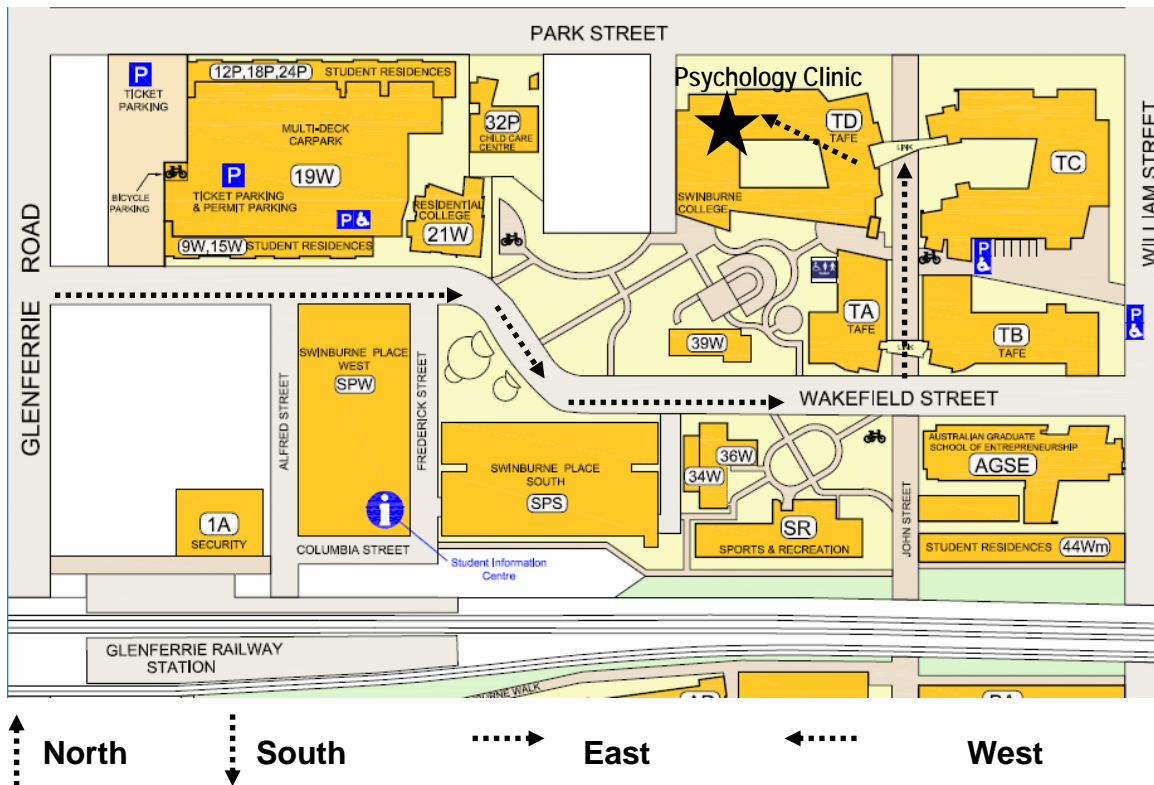

Directions to the Swinburne Psychology Clinic

Directions to the Psychology Clinic from Glenferrie Road

- From the Glenferrie Road-Wakefield Street T-intersection, walk east down Wakefield Street for approximately 300 metres.
- At the third pedestrian crossing turn left and continue along the walkway that runs between the Tafe buildings for approximately 75 metres.
- Enter the last door on your left into the TD building.
- Once in the building, take the stairs or lift to the 3rd level.
- Follow the signs to the Swinburne Psychology Clinic reception.